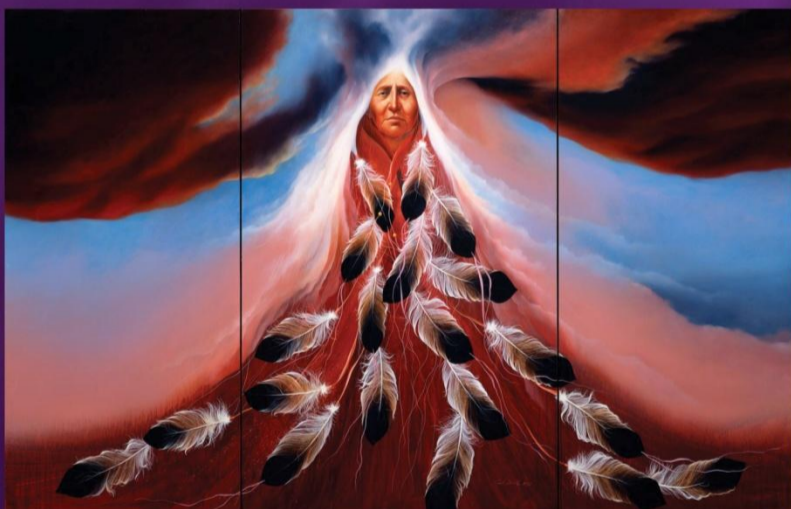

Rio Grande Gallery

The only estate authorized dealer in Albuquerque for **R.C. Gorman**

"Angela" R.C. Gorman 22" x 28"

"La Sombra" R.C. Gorman 29" x 39"

"Woman With Hands on Knees"
R.C. Gorman 50" x 40"

"Room With A View" Steve Hanks
Original 42" x 33.5"

"Comforting the Heart" Steve Hanks
Original 28" x 36"

"Black Eagle" CJ Wells 60" x 50"

"Heap of Birds" CJ Wells 50" x 40"

"Kaw" CJ Wells 50" x 40"

"Spirit of the West" ORIGINAL Frank Howell 6' x 10'

"Winter Dance H.C." Frank Howell

GALLERY REPRESENTS

JAN VAN EK, AMADO PENA, JOHN NIETO, JD CHALLENGER,
SUSAN KLIEWER, SHERAB KHANDO, FENG CHANGJIANG,
BEN WRIGHT, DAVID DEVARY, TERRY MEARS, RAY WIGER,
GARY MAURO, VERSAILLES GRIBENNIKOV, BETTE RIDGEWAY
JOURDON DERN, STEVE HANKS, JOHANNE BLAQUIERE,
ROBERT GARCIA, MARILYN BOS, FRANK HOWELL, VIRGINIA ROMERO