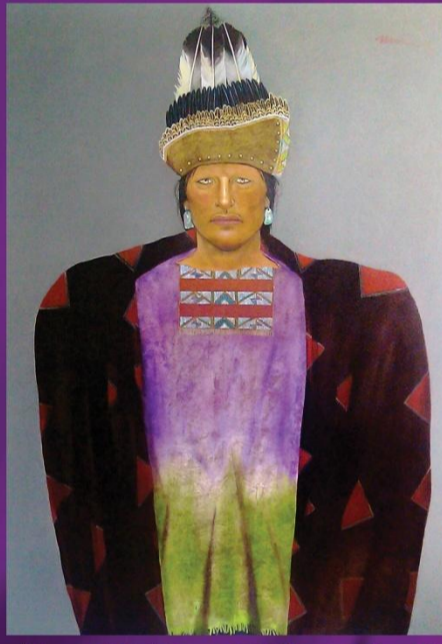

Rio Grande Gallery

The only estate authorized dealer in Albuquerque for **R.C. Gorman**

"Angela" R.C. Gorman 22" x 28"

"La Sombra" R.C. Gorman 29" x 39"

"Woman With Hands on Knees"
R.C. Gorman 50" x 40"

"Room With A View" Steve Hanks
Original 42" x 33.5"

"Comforting the Heart" Steve Hanks
Original 28" x 36"

"Black Eagle" CJ Wells 60" x 50"

"Heap of Birds" CJ Wells 50" x 40"

"Kaw" CJ Wells 50" x 40"

"Spirit of the West" ORIGINAL Frank Howell 6' x 10'

"Winter Dance H.C." Frank Howell